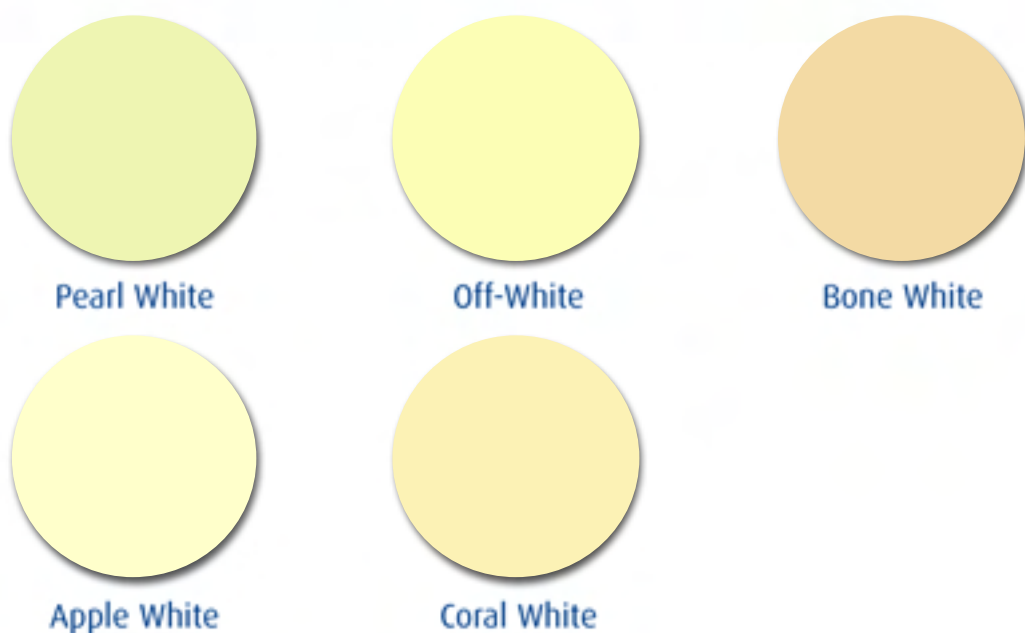

Our Inspirational Colour Palette

What's on the Penta Hi-Gloss Colour Chart? A world of wondrous colours! From wispy tints to vibrant hues...they're all here for you to choose.

Contemporary Trends in Colour

The Softer Sides of White

Note: Due to the technical differences between colour print reproduction and paint manufacture, the colour swatches represented on this chart may not exactly match the actual paint colours. Carefully examining the colour of the paint you choose prior to application is strongly advised.