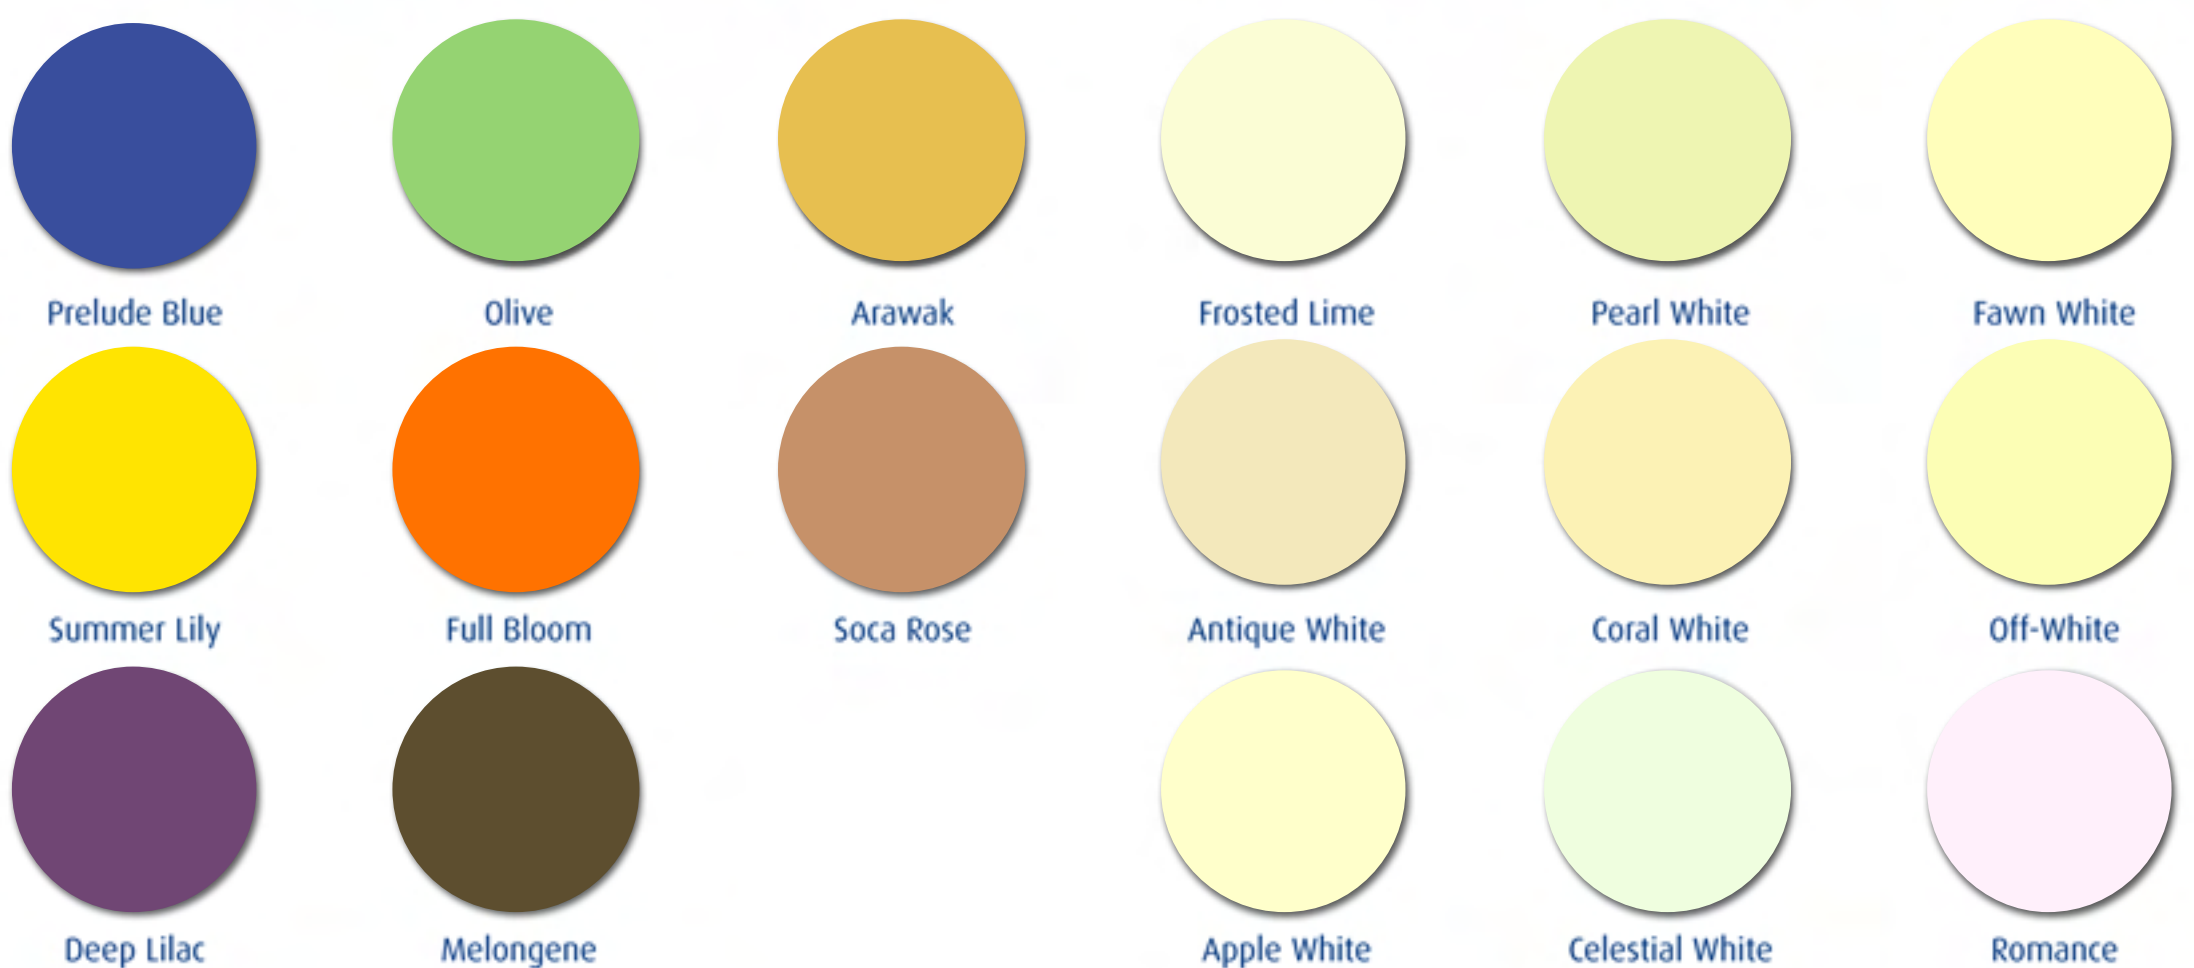

Our Inspirational Colour Palette

Bold, bright, beautiful colors. Quiet, tranquil hues. Penta WeatherShield presents a full spectrum of colourful chart choices for your home decorating enjoyment.

Contemporary Trends in Colour

Penta WeatherShield Emulsion is also available in Black and White.

The Designer Collection

The Softer Sides of White

Note: Due to the technical differences between colour print reproduction and paint manufacture, the colour swatches represented on this chart may not exactly match the actual paint colours. Carefully examining the colour of the paint you choose prior to application is strongly advised.