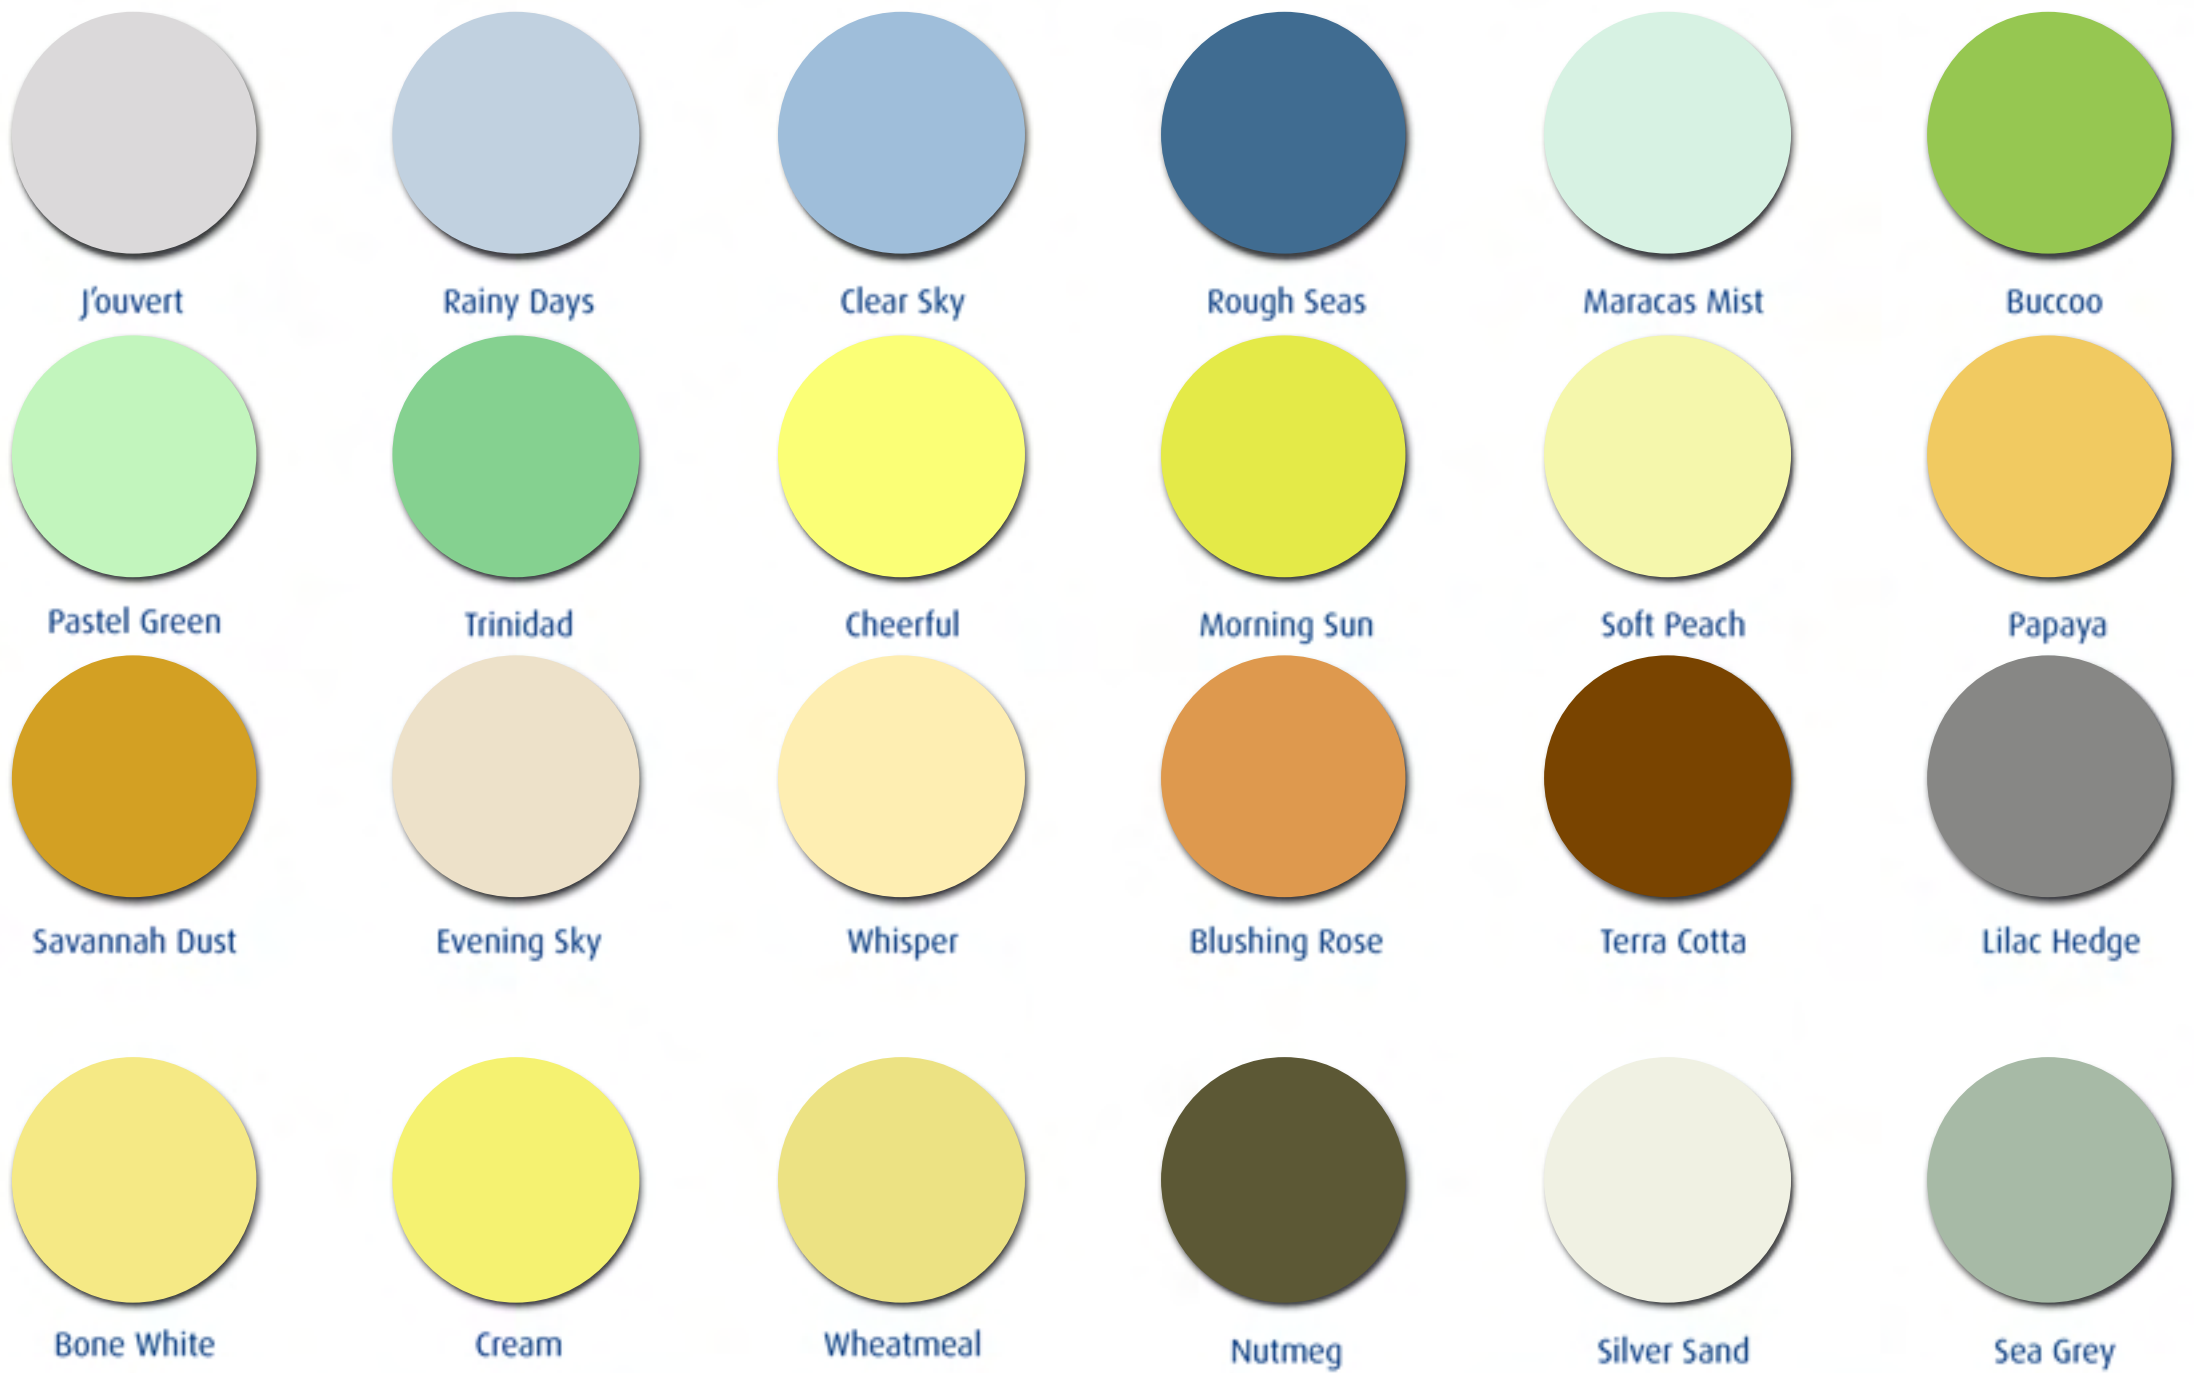

Our Inspirational Colour Palette

Bold, bright, beautiful colors. Quiet, tranquil hues. Penta WeatherShield presents a full spectrum of colourful chart choices for your home decorating enjoyment.

Contemporary Trends in Colour

Penta WeatherShield Emulsion is also available in Black and White.

The Designer Collection

The Softer Sides of White

Note: Due to the technical differences between colour print reproduction and paint manufacture, the colour swatches represented on this chart may not exactly match the actual paint colours. Carefully examining the colour of the paint you choose prior to application is strongly advised.